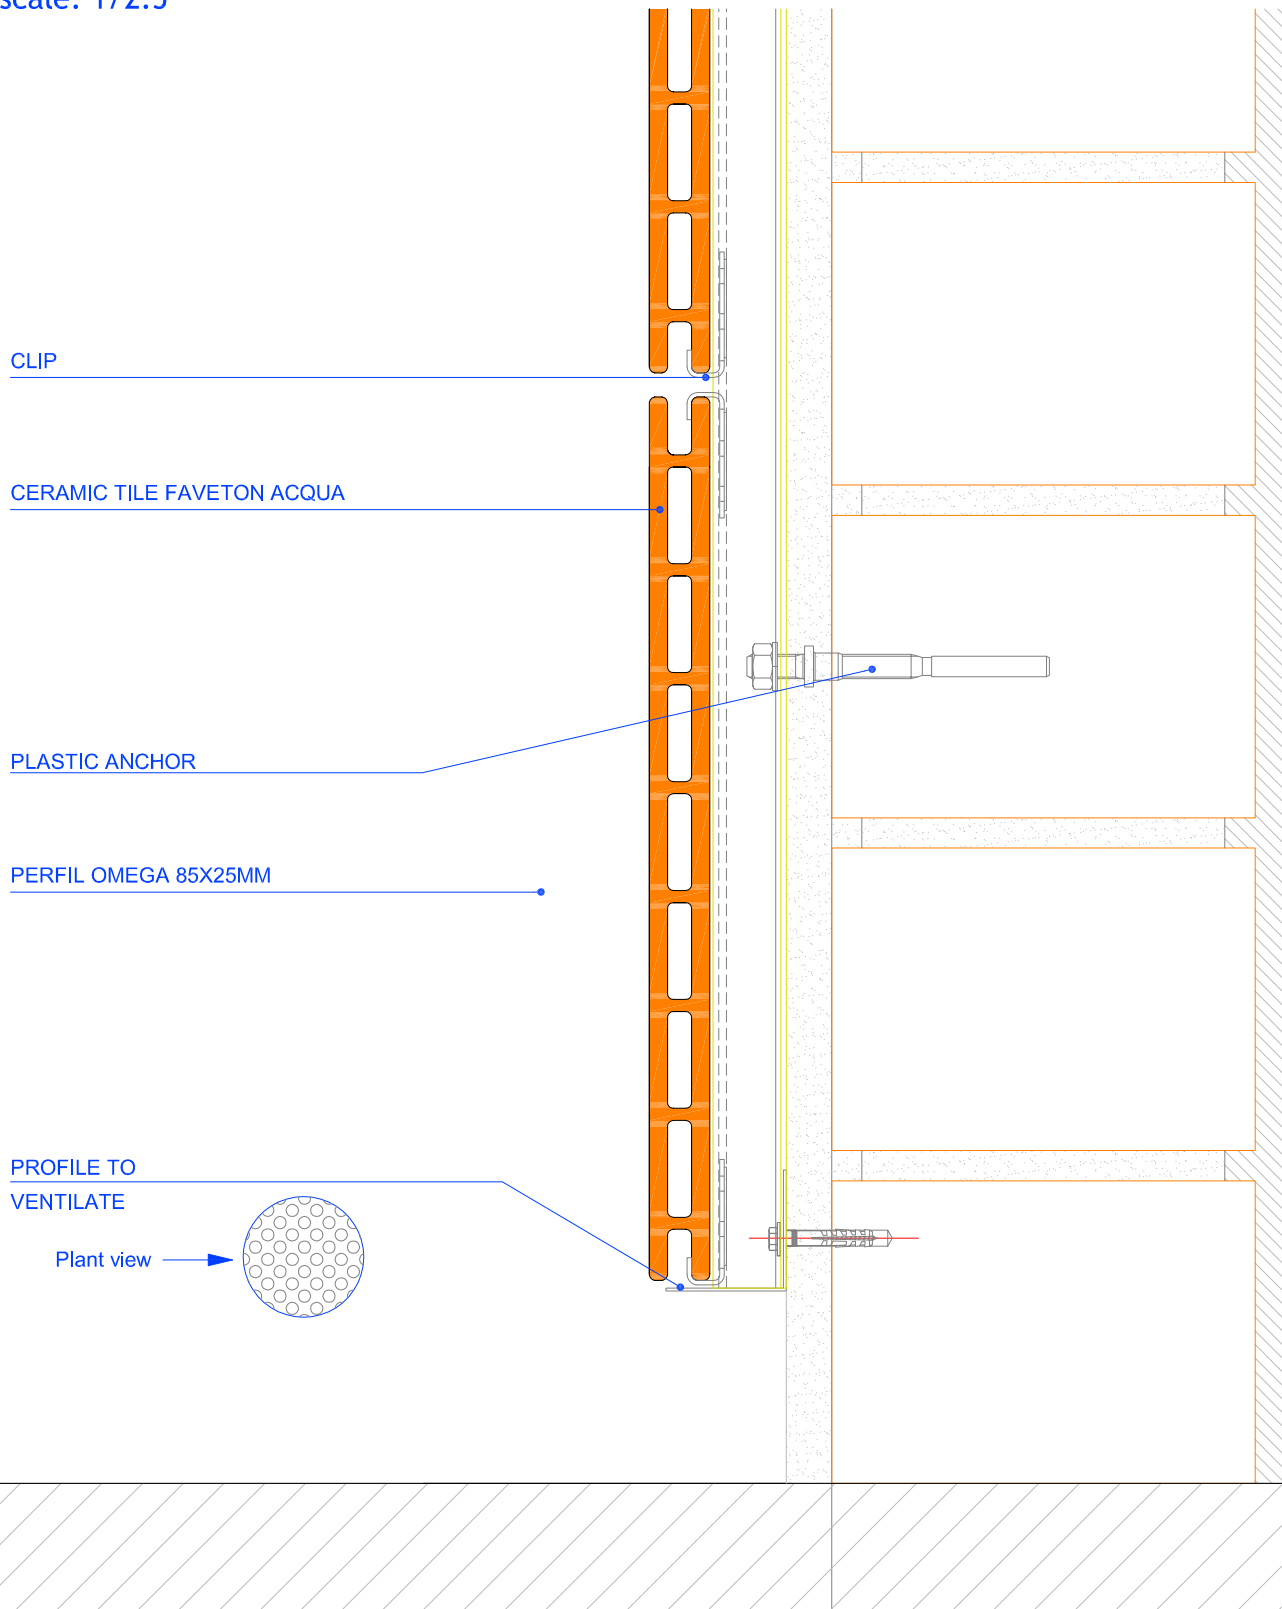

# STARTER DETAIL

scale: 1/2.5

Measures in mm.

PROJECT: FAVETON ACQUA SAO		CLIENT:	
PLAN: Starter Detail		N° PLAN:	
<b>FAVETON</b> TERRACOTA	CONSTRUCTION SITE:	SCALE: 1:2.5	REVISION: 0
	DRAWING BY: A.Castel	COMPUTER LOCATION:	DATE: 16/05/2019