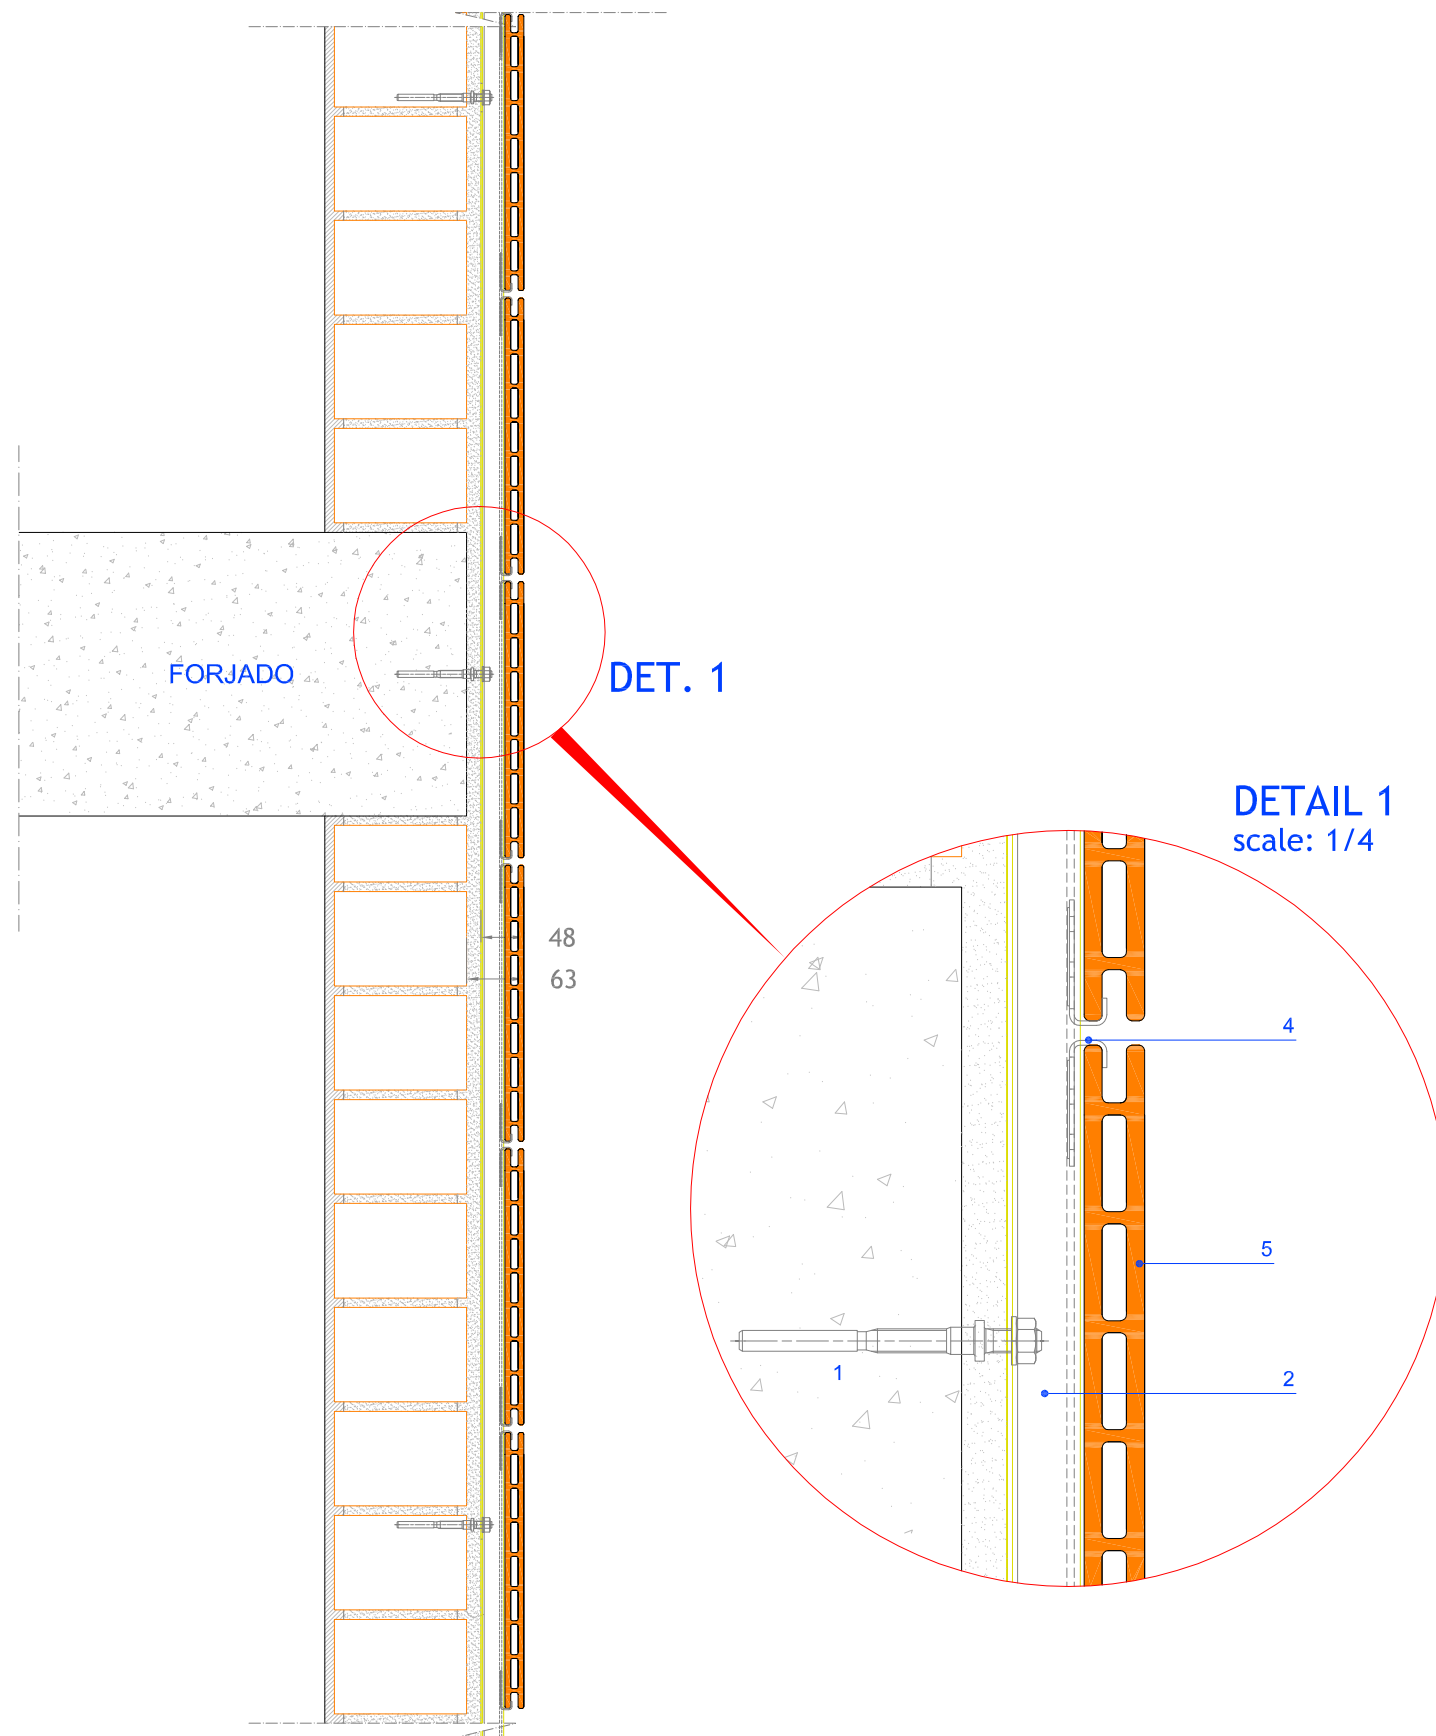

# VERTICAL SECTION

scale: 1/8

# HORIZONTAL SECTION

scale: 1/8

### LEYENDA :

- 1. PLASTIC ANCHOR
- 2. OMEGA PROFILE 85X25MM
- 3. EPDM JOINT
- 4. CLIP INOX.
- 5. FAVETON CERAMIC TILE ACQUA

Measures in mm.

|   |  |                    |                     |
|---|--|--------------------|---------------------|
| PROJECT:<br>ACQUA OMEGA ANCHORING SYSTEM        |  | CLIENT:            |                     |
| PLANO:<br>Vertical Section - Horizontal Section |  |                    | Nº PLAN:            |
| CONSTRUCTION SITE:                              |  | SCALE:<br>VARIOUS  | REVIEW:<br>01       |
| DRAWING BY:<br>A.Castel                         |  | COMPUTER LOCATION: | DATE:<br>06/05/2019 |