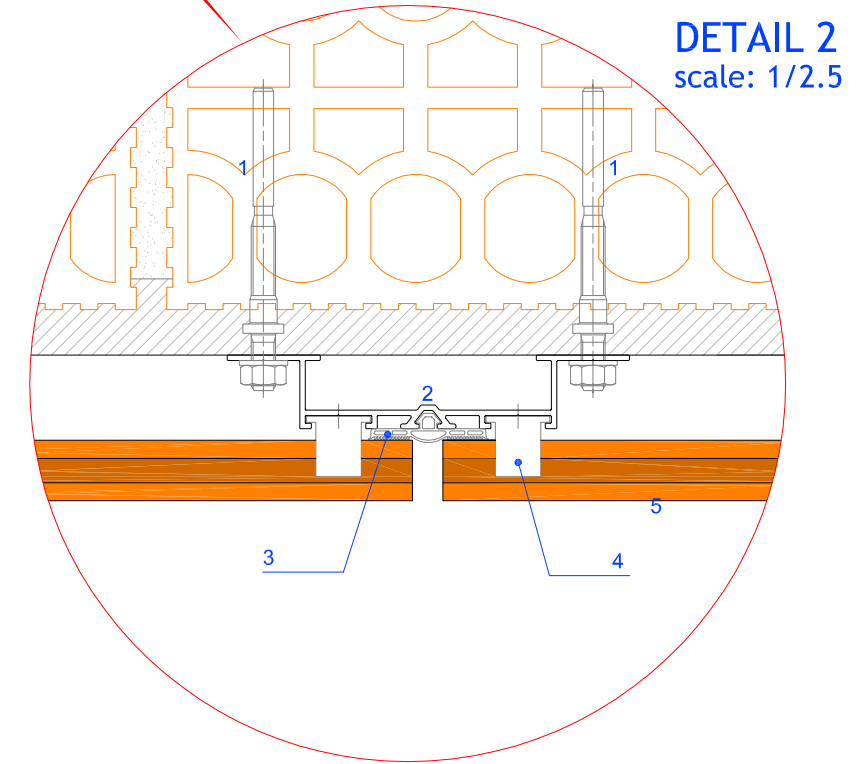

# VERTICAL SECTION

scale: 1/8

# HORIZONTAL SECTION

scale: 1/8

### LEYENDA :

- 1. PLASTIC ANCHOR
- 2. OMEGA PROFILE 85X25MM
- 3. EPDM JOINT
- 4. CLIP INOX.
- 5. FAVETON CERAMIC TILE ACQUA

Measures in mm.

|   |  |                    |                     |
|---|--|--------------------|---------------------|
| PROJECT:<br>ACQUA OMEGA ANCHORING SYSTEM        |  | CLIENT:            |                     |
| PLANO:<br>Vertical Section - Horizontal Section |  |                    | Nº PLAN:            |
| CONSTRUCTION SITE:                              |  | SCALE:<br>VARIOUS  | REVIEW:<br>01       |
| DRAWING BY:<br>A.Castel                         |  | COMPUTER LOCATION: | DATE:<br>06/05/2019 |