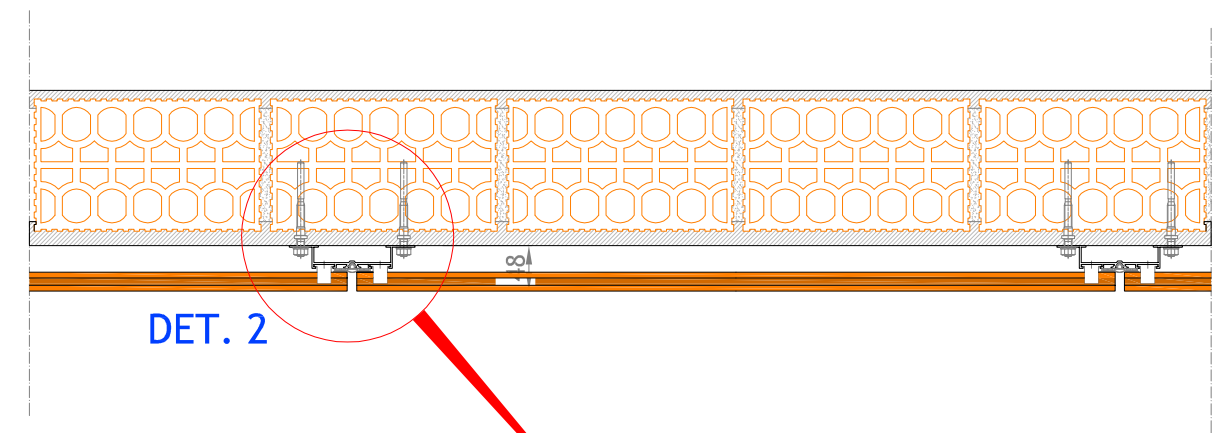

# VERTICAL SECTION

scale: 1/8

# HORIZONTAL SECTION

scale: 1/8

### LEYENDA :

- 1. PLASTIC ANCHOR
- 2. OMEGA PROFILE 85X25MM
- 3. EPDM JOINT
- 4. CLIP INOX.
- 5. FAVETON CERAMIC TILE ACQUA

Measures in mm.

|   |  |                    |                     |
|---|--|--------------------|---------------------|
| PROJECT:<br>ACQUA OMEGA ANCHORING SYSTEM        |  | CLIENT:            |                     |
| PLANO:<br>Vertical Section - Horizontal Section |  |                    | Nº PLAN:            |
| CONSTRUCTION SITE:                              |  | SCALE:<br>VARIOUS  | REVIEW:<br>01       |
| DRAWING BY:<br>A.Castel                         |  | COMPUTER LOCATION: | DATE:<br>06/05/2019 |