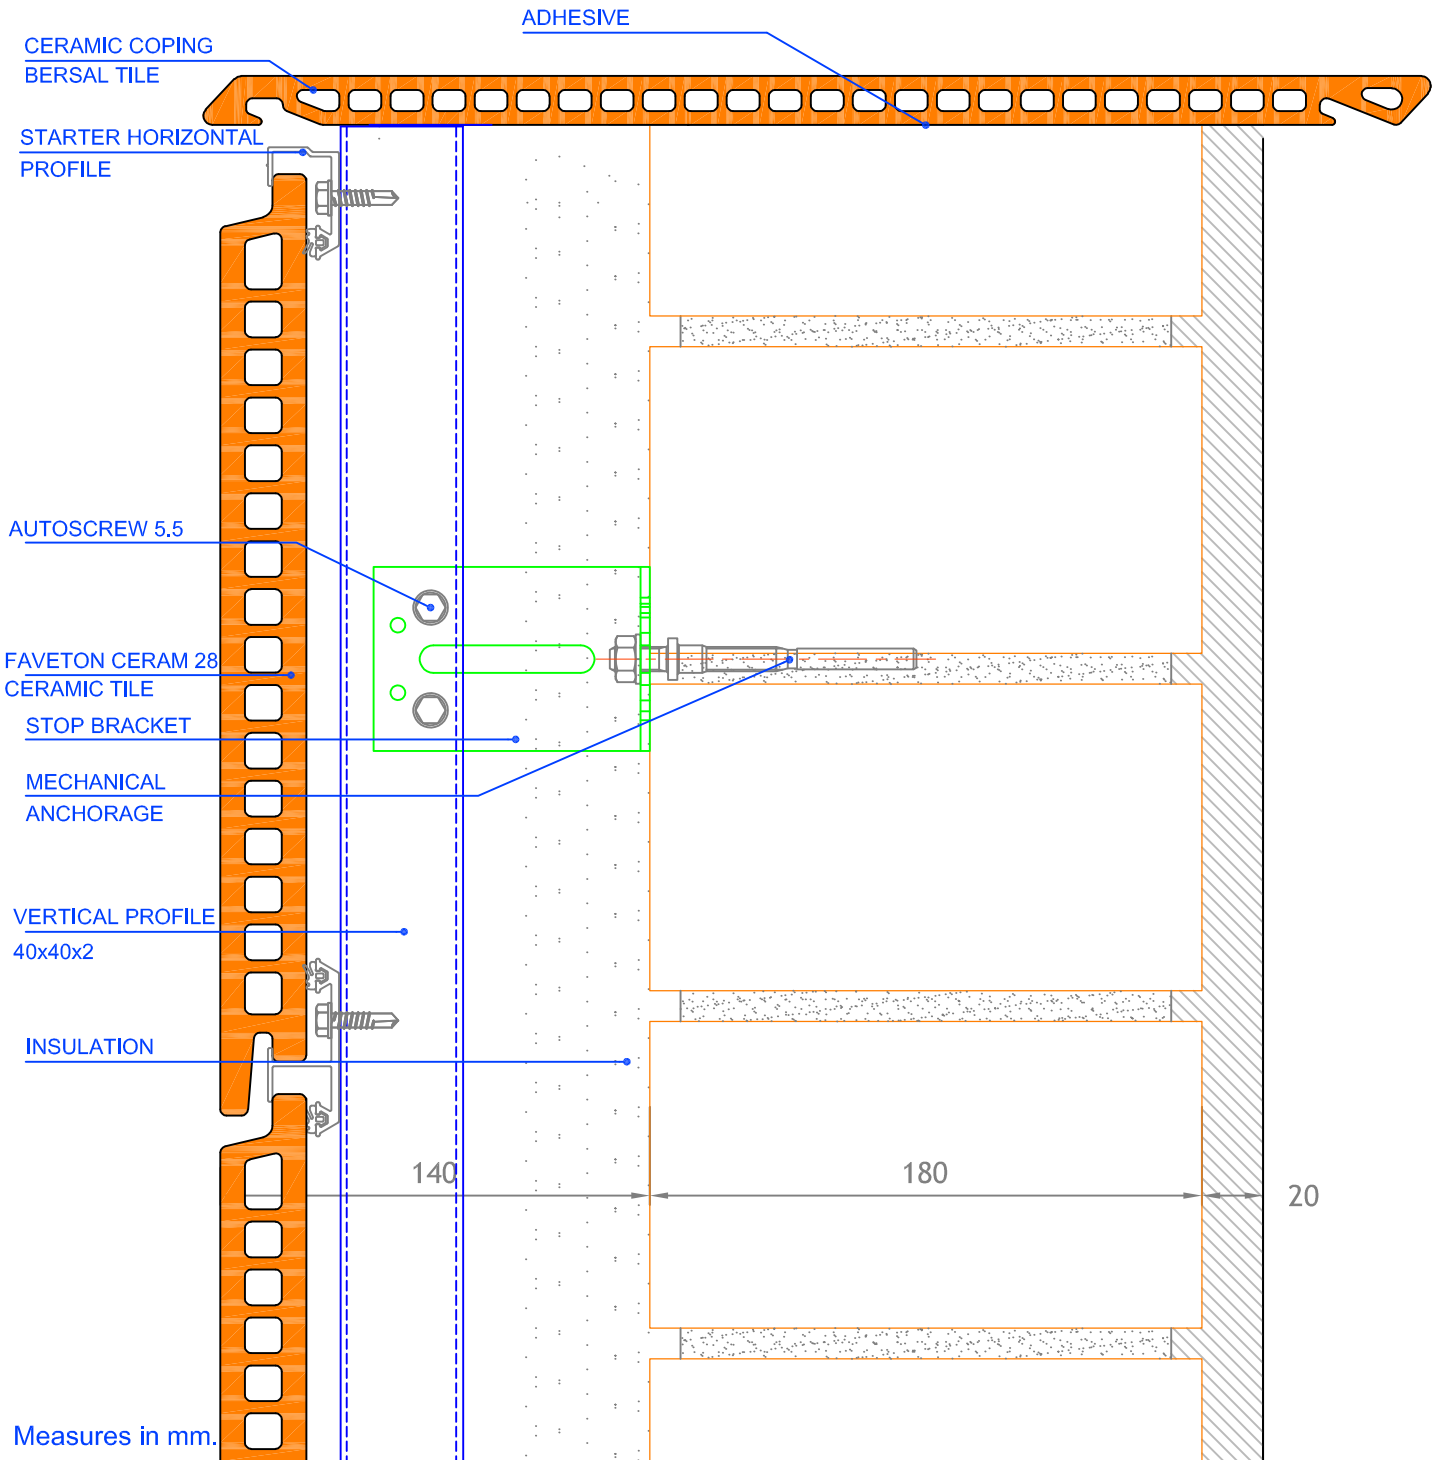

CERAMIC COPING DETAIL

scale: 1/2.5

PROJECT:

FAVETON CERAM 28 mm. SAC

CLIENT:

PLAN:

Detalle de Remate de Coronación Cerámico Pieza Bersal

PLAN Nº:

FAVETON
TERRACOTA

CONSTRUCTION SITE:

DRAWING BY:
O.Benedicto

COMPUTER LOCALITATION:

SCALE: 1:2.5
REVISION: 02

DATE:
26/04/2018

CERAMIC COPING DETAIL

scale: 1/2.5

Measures in mm.

PROJECT: FAVETON CERAM 28 mm. SAC		CLIENT:	
PLAN: Detalle de Remate de Coronación Cerámico Pieza especial			PLAN Nº:
CONSTRUCTION SITE:		SCALE: 1:2.5	REVISION: 02
DRAWING BY: O.Benedicto		COMPUTER LOCALITATION:	
		DATE: 20/04/2017	