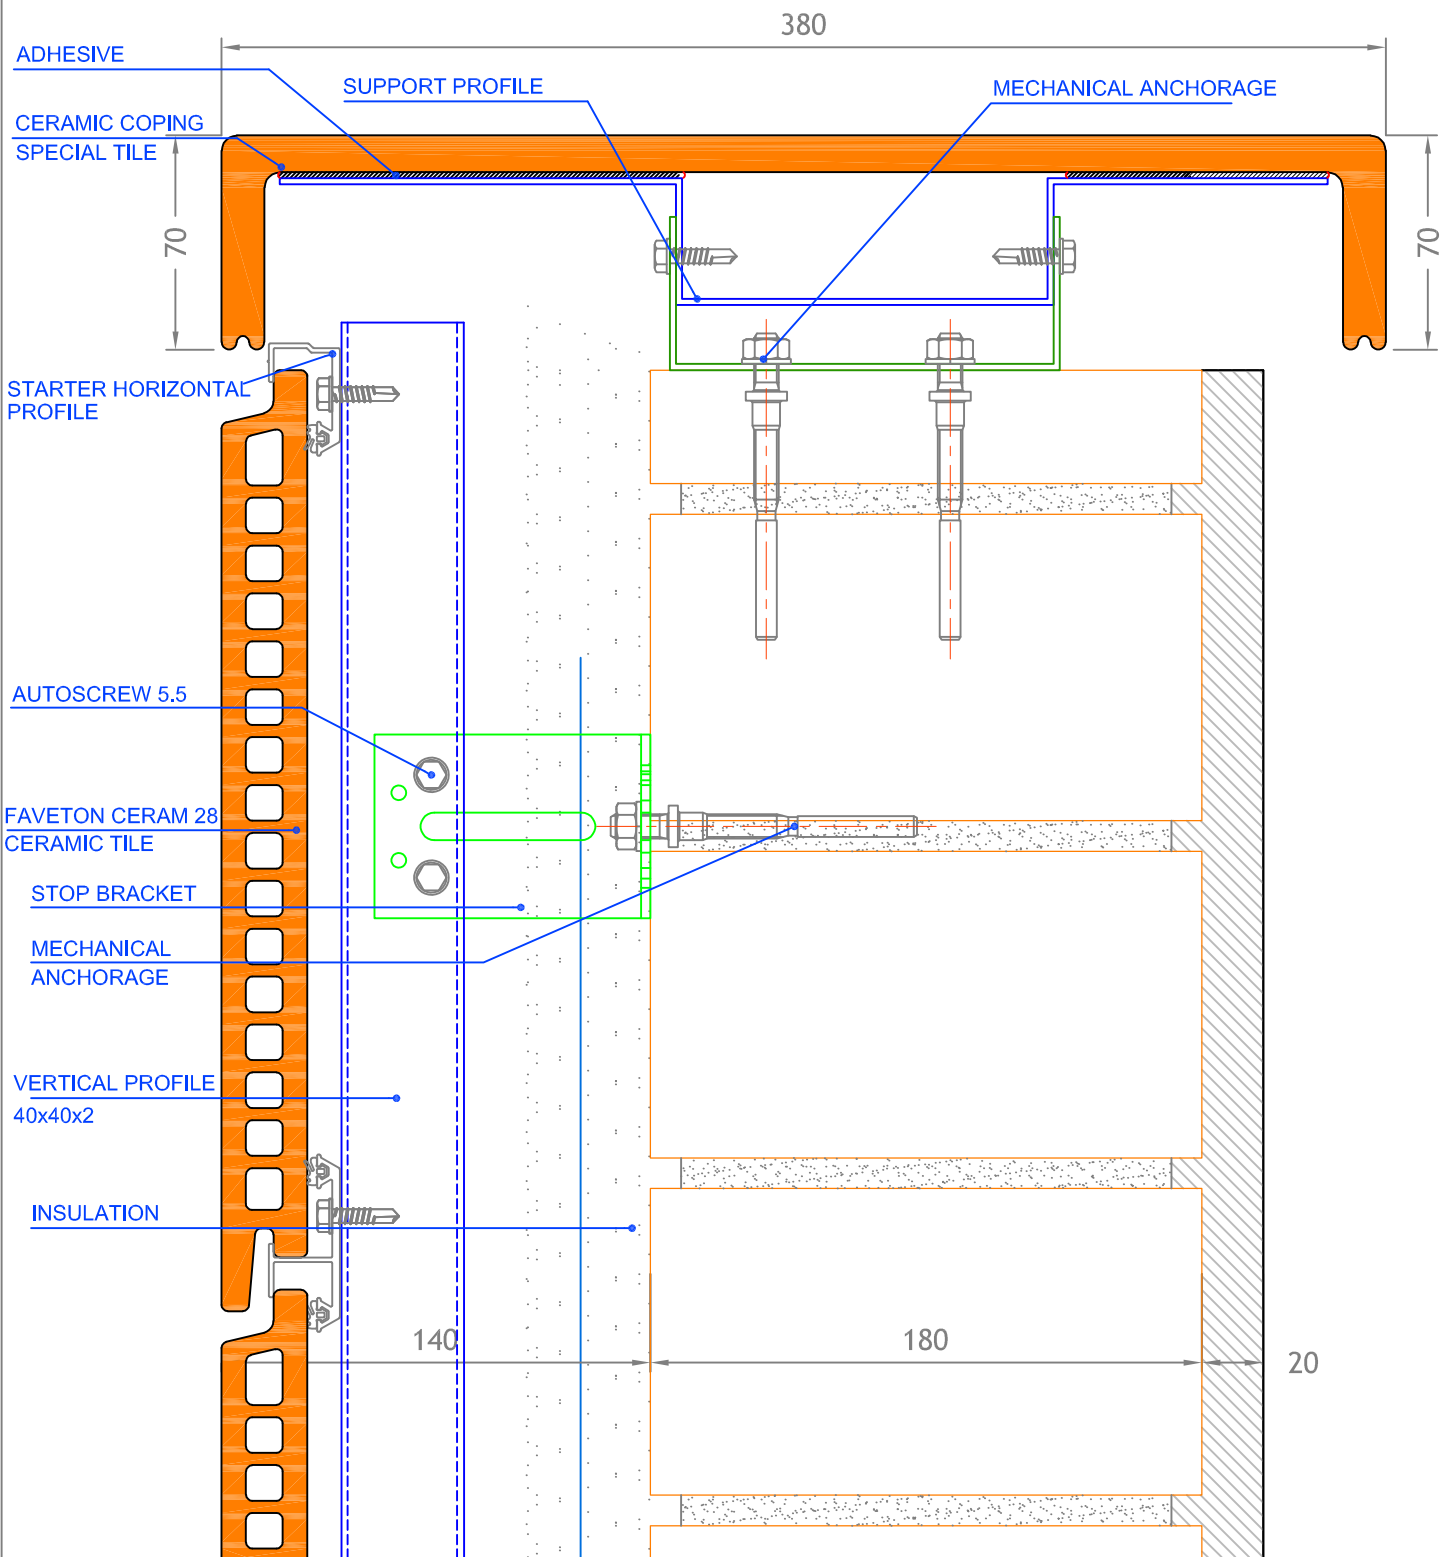

CERAMIC COPING DETAIL

scale: 1/2.5

PROJECT:

FAVETON CERAM 28 mm. SAC

CLIENT:

PLAN:

Detalle de Remate de Coronación Cerámico Pieza Bersal

PLAN Nº:

FAVETON
TERRACOTA

CONSTRUCTION SITE:

DRAWING BY:
O.Benedicto

COMPUTER LOCALITATION:

SCALE: 1:2.5
REVISION: 02

DATE:
26/04/2018

CERAMIC COPING DETAIL

scale: 1/2.5

Measures in mm.

PROJECT: FAVETON CERAM 28 mm. SAC		CLIENT:	
PLAN: Detalle de Remate de Coronación Cerámico Pieza especial			PLAN Nº:
CONSTRUCTION SITE:		SCALE: 1:2.5	REVISION: 02
DRAWING BY: O.Benedicto		COMPUTER LOCALITATION:	
		DATE: 20/04/2017	