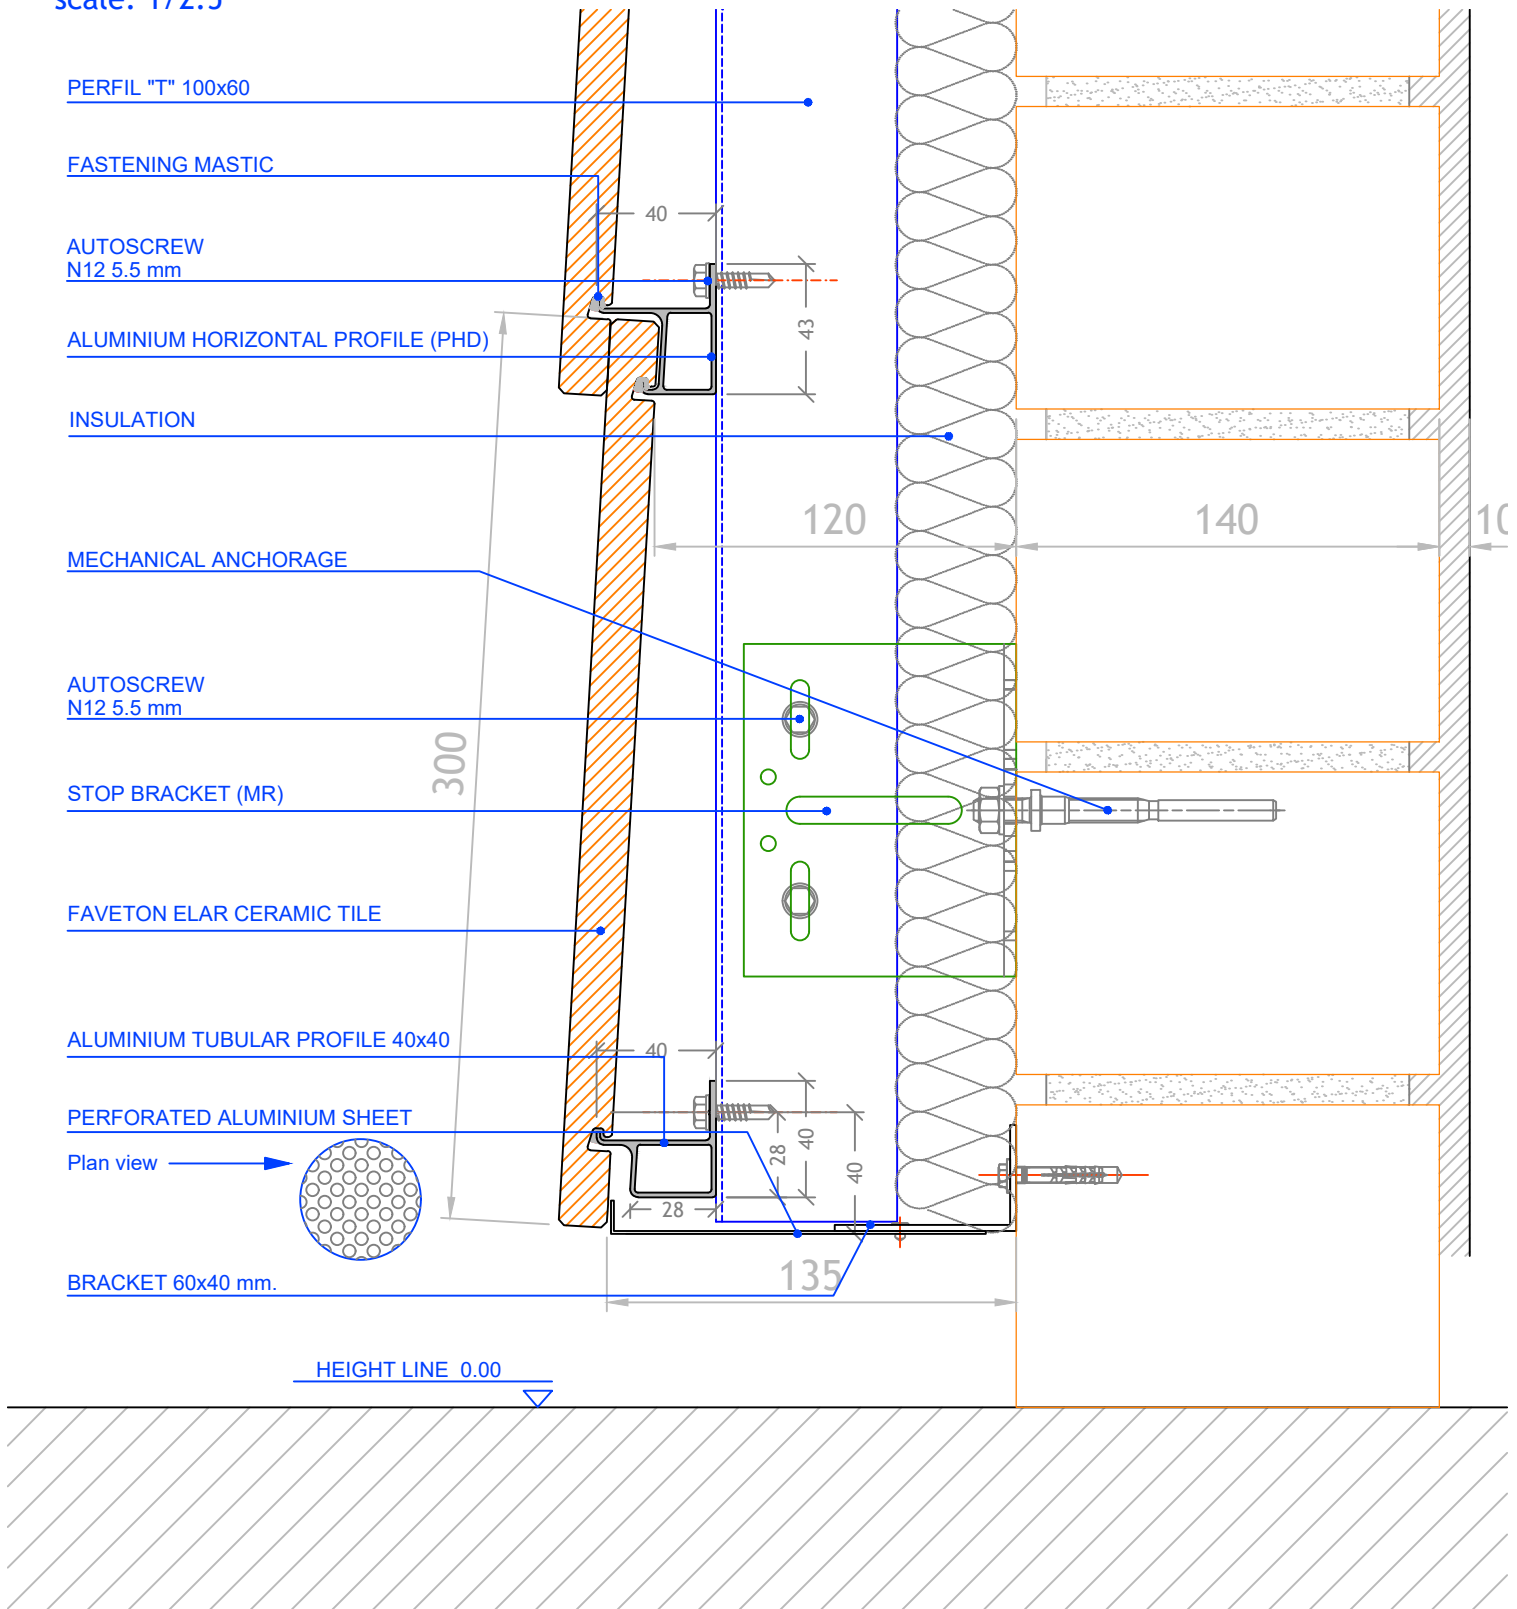

STARTER DETAIL

scale: 1/2.5

Measures en mm.

PROJECT: ROOF TILE ELAR SAH		CLIENT:
PLAN: ROOF TILE ELAR Starter Detail		N° PLANO:
CONSTRUCTION SITE:		SCALE: 1/2.5
FAVETON TERRACOTA	DRAWING BY: A GIMÉNF7	COMPUTER LOCATION: DATE: 15 / 07 / 19